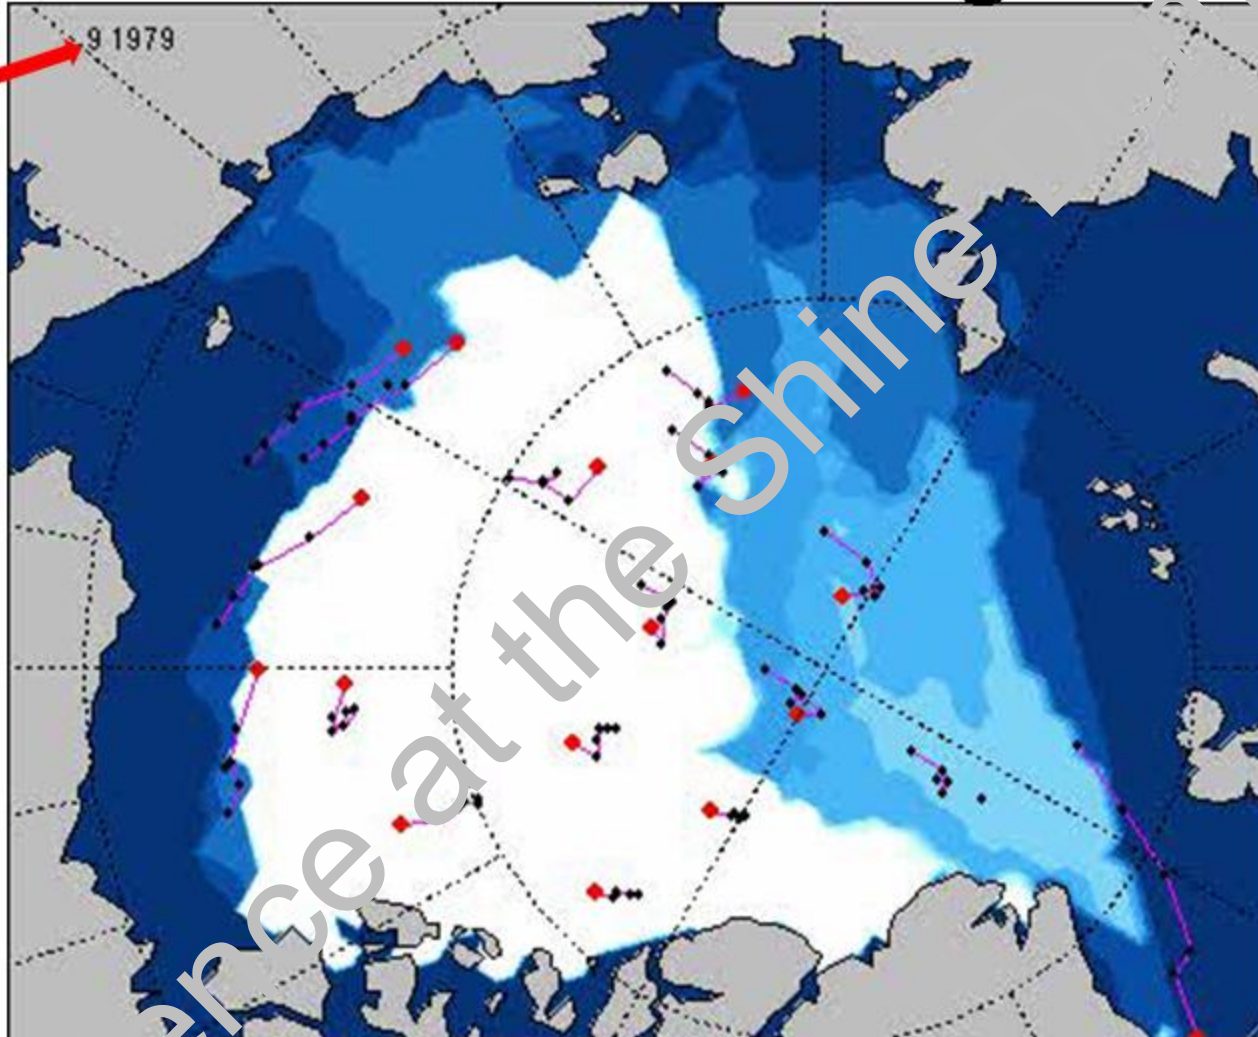

Ice Extent and Age

Date

9 1979

White
> 5 years