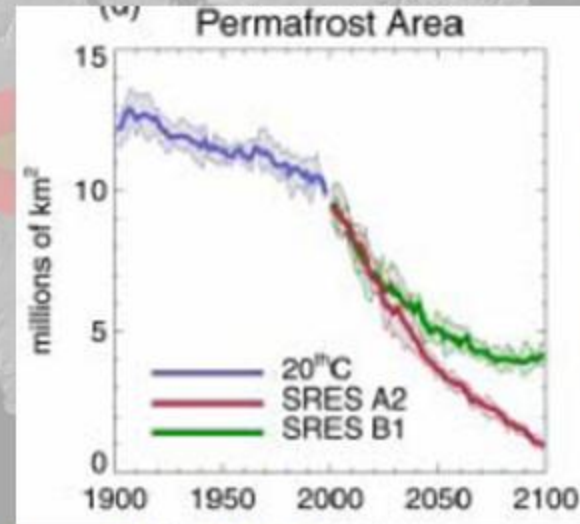

# Vulnerability of the Carbon Cycle in the 21st Century

HL Peatlands

T Peatlands

**Carbon emissions from thawing permafrost by 2100 are estimated at over 100 Pg C.**