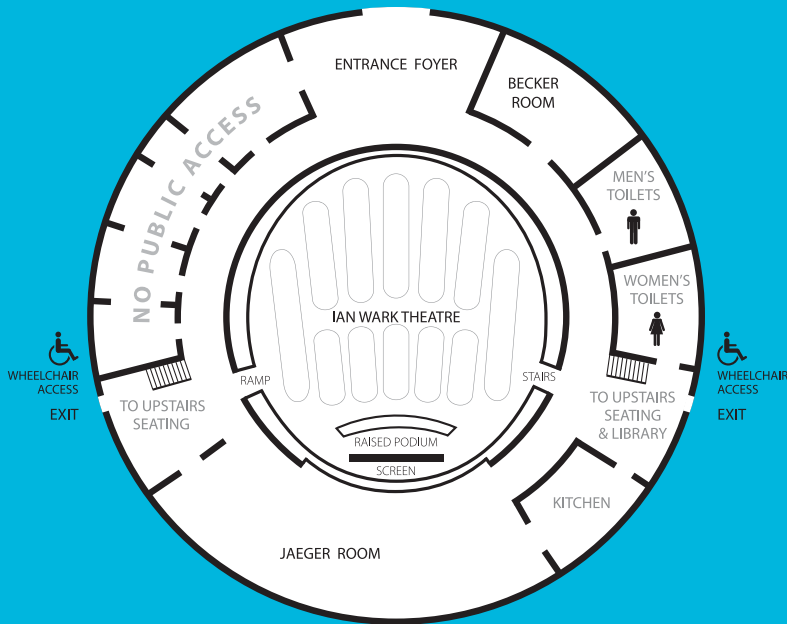

## SHINE DOME GROUND LEVEL

  
WHEELCHAIR  
ACCESS  
ENTRY / EXIT

## SHINE DOME UPPER LEVEL