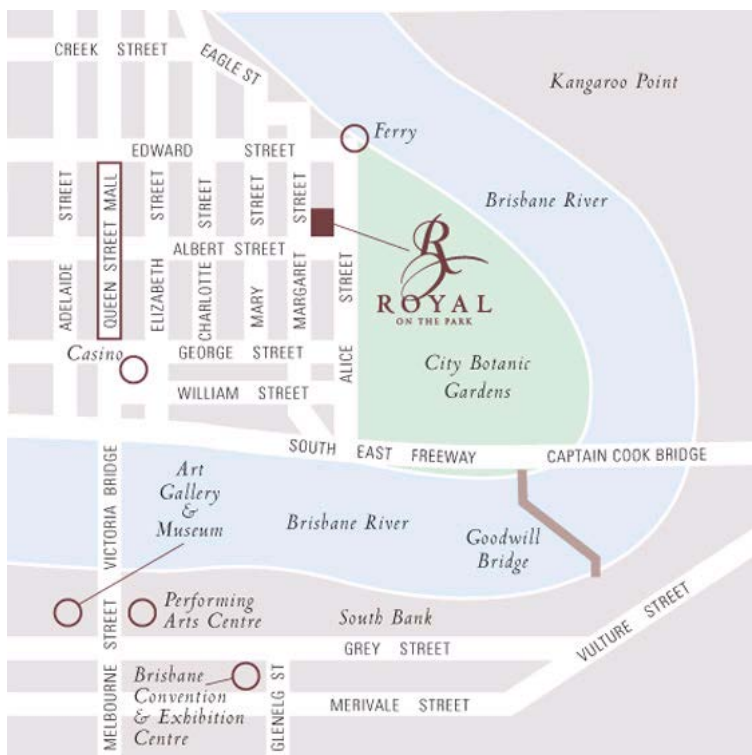

Climate change challenges to health

Risks and opportunities

2014 THEO MURPHY HIGH FLYERS THINK TANK

HOUSEKEEPING

Venue and hotel: Royal on the Park Hotel, 152 Alice St, Brisbane Qld 4001

Offsite dinner: [Queensland Museum](#), Corner of Grey & Melbourne Streets, South Bank, South Brisbane

Taxi: Yellow Cab Co - 13 19 24 / Black & White Cabs - 13 32 22

Wi-fi: Free wireless internet access is available throughout the hotel. The network name and password will be available at the registration desk in the foyer.